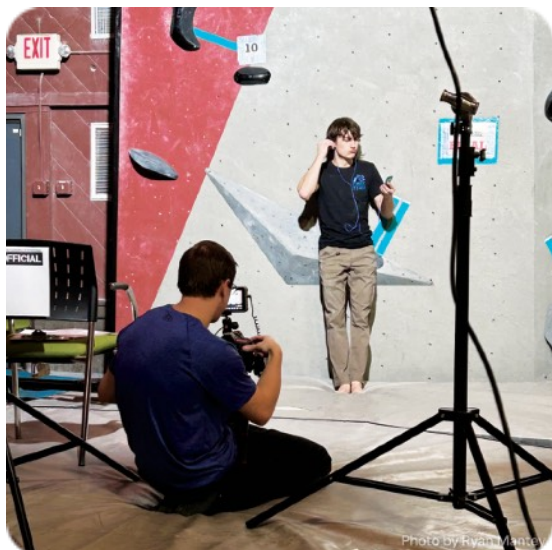

Rather than documenting athletic achievement, the film sits inside moments of uncertainty, failure, and reflection. It avoids resolution by design, allowing the audience to experience the tension between commitment and obsession, and to confirm how difficult it can be to imagine life beyond performance.

Behind the scenes photo during the production at Genesis Health Clubs - Miramont North in Fort Collins, Colorado. Shown in this picture is Gabriel Dupon (Cinematographer) and Luke Bohin (Fictional Comp Climber). This sequence was a competition reenactment to connect the interviews with a visual element.