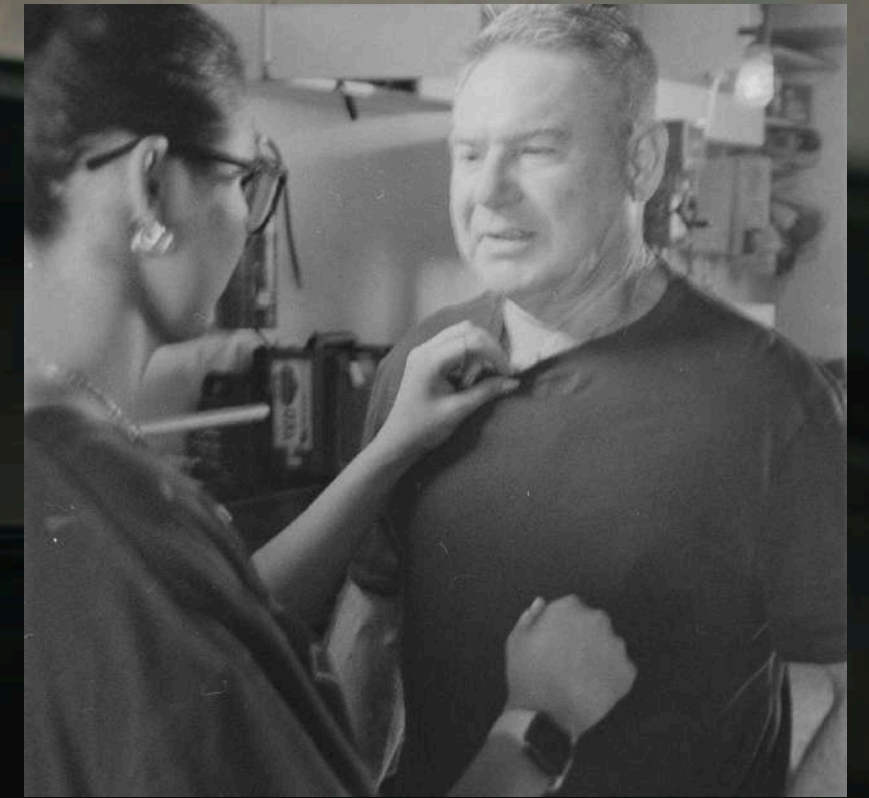

A person with a cochlear implant is shown from behind, looking out a window. The person has a black cochlear implant processor on their head and a red earpiece in their ear. The background is a blurred view of a residential neighborhood with houses and trees. The text "Life After Deaf" is written in a white, cursive font across the person's head.

Calypso Schlect

Jack Hogrefe

BEHIND THE SCENES

Stills

THANK YOU

CTL PORTLOUP

H