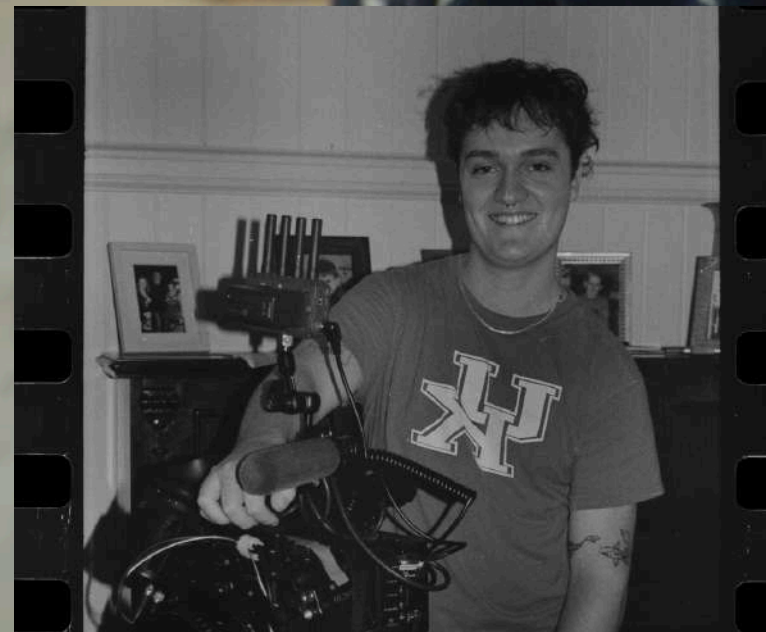

Harry Abbott
K