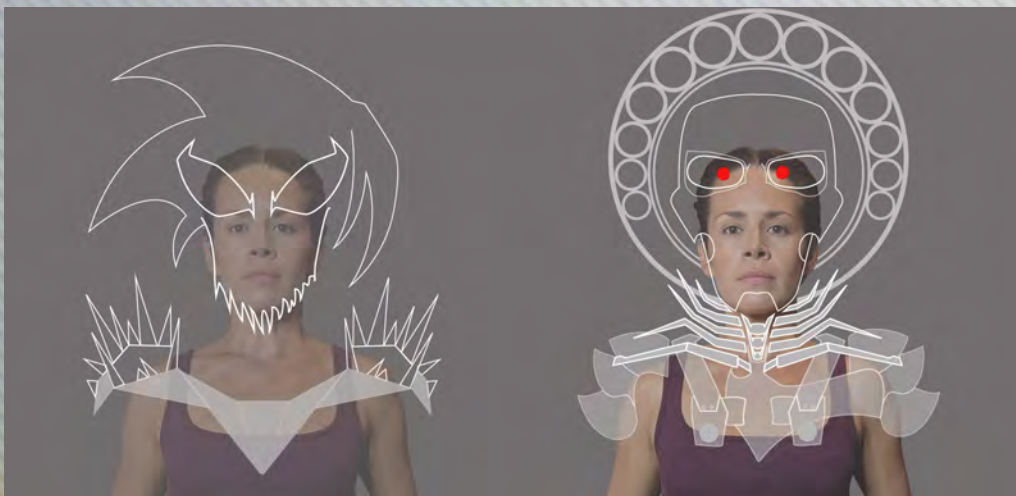

Characters are inspired by film references of the time.