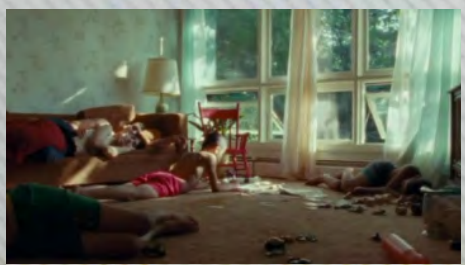

Locations

The story takes place in Miami, FL. It begins in the 1980's and goes through to the early 2000's. The Bronson's home will change with each era.

Examples of Set Changes between era's.

1980's

1990's

2000's