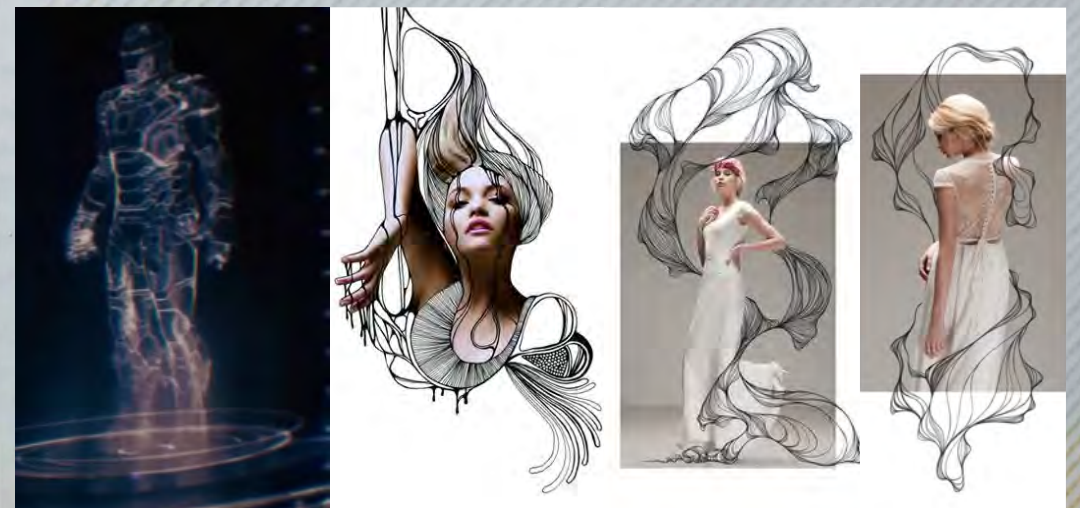

Line quality of digital drawings will vary according to the era. Animation will overlay live action.