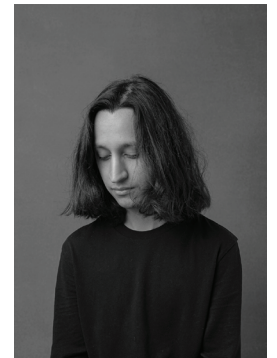

DIRECTOR: Lumi Tuomi
CAST AND POEM: Aino Sorsa
SOUND: Lumi Tuomi
MUSIC: Sergio Diaz De Rojas

Synopsis

Portrait of a young woman's intimate manifesto for accepting alopecia and herself.

What is it like growing up as a bald woman?

Throughout her life, alopecia has directed people's observing gazes and assumptions towards Aino's bald head. Alopecia has restricted her life in many ways, but in the best case, opened her world to the strength in baldness. Surrounded by the sea and the nightly visitors of the public beach in Helsinki, Aino recites her story of growing up with alopecia and opens up about the way people gaze at bald women.

Director

Lumi Tuomi (b.1997) is a Finnish-Karelian visual artist based in Finland.

They work with photography, video and traditional handicraft. Tuomi graduated with Photography BA from Royal Academy of Art, The Hague (KABK) in 2021. They have participated in various group exhibitions internationally and in Finland. Recently their short film 'Gaze' competed and was screened in the National Competition at Tampere Film Festival.

Cast and poem

Aino Sorsa (b.2003) graduated from Kallio Upper Secondary School in 2022. She is based in Finland and has studied acting and creative writing during her studies.

Music

Sergio Díaz De Rojas (b. 1994) is a Peruvian pianist and composer currently based in Valencia, Spain. He has released one album, three EPs, various stand-alone singles, and has participated on diverse initiatives. Besides his work as a composer and performer, Sergio runs the creative agency and record label piano and coffee co.