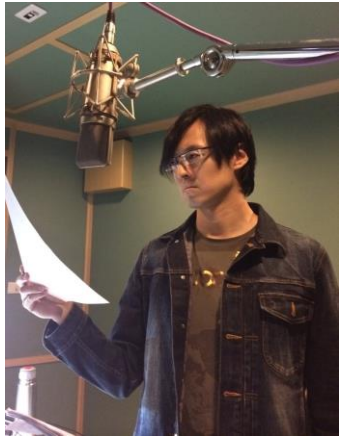

Zheng Ping (Ping)
starring by **Tie-Cheng Jiang (蔣鐵城)**

Famous voice actor in Taiwan, his works including "Kimetsu no Yaiba", "Gundam 00", "Incredibles 2", "Figure Story".