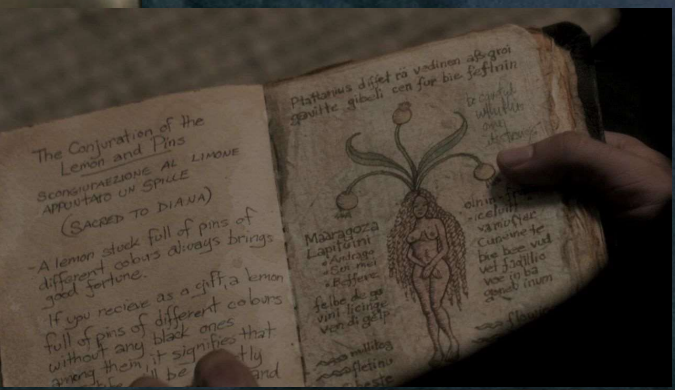

DARKEST KELLY

Mood board

KEYS

Female History

Rituals

Death

Nun's torture

Brothels

Pagans

LOVE

Haunted Forest

Witchcraft

Plague

Poverty

Dark Tales

Crime

Power

Pride

Loneliness

Superstition

Resilience

Faith

Growing up Female main character

Noblemen wild parties