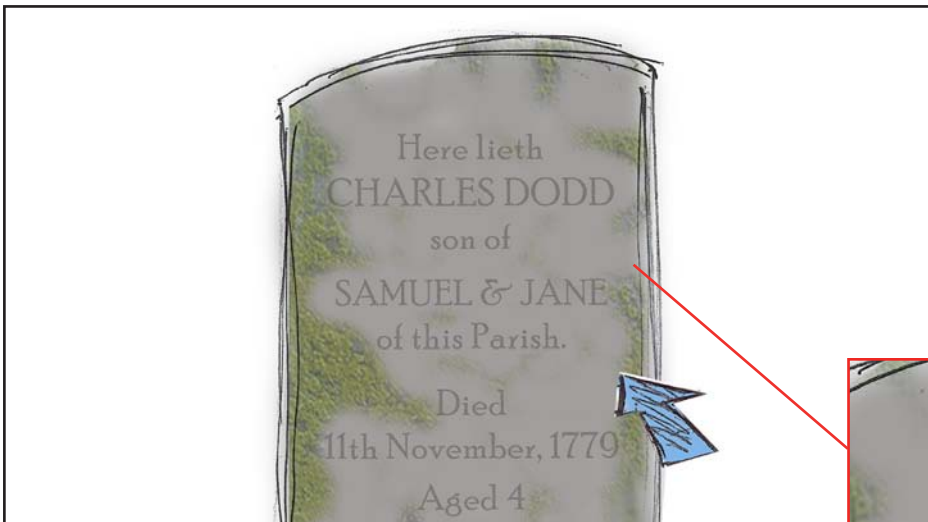

Scene 18.31
Pan into grave stone.

Alternative:
rapid cuts from wide...
to mid..... to CU.

A child's giggle is heard.