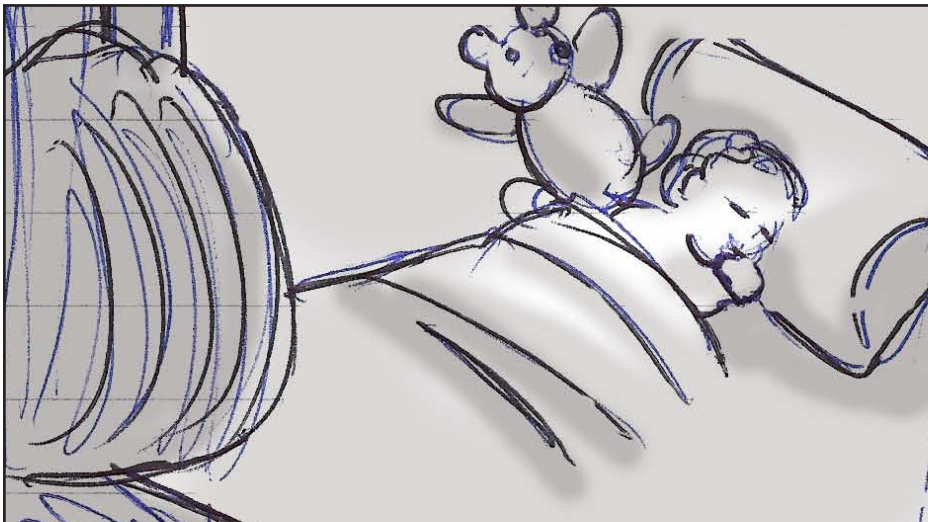

Scene 3.1
Sophie tucks Charlie up in bed.

2 shot

Scene 3.2
CU Sophie

Scene 3.3
CU Charlie

THE GAMES CHILDREN PLAY STORYBOARD

Scene 4.1
Sophie crissis landing in semi
darkness

Scene 4.2
Sophie checks Charlie in semi
darkness

Scene 5.1
Sophie wakes in the night,
hearing noises.

THE GAMES CHILDREN PLAY STORYBOARD

Scene 6.1
Charlie jumping on bed with pillow. Sophie enters.

Scene 6.2
Another pillow across the room falls to the floor. Child's footsteps are heard running away.