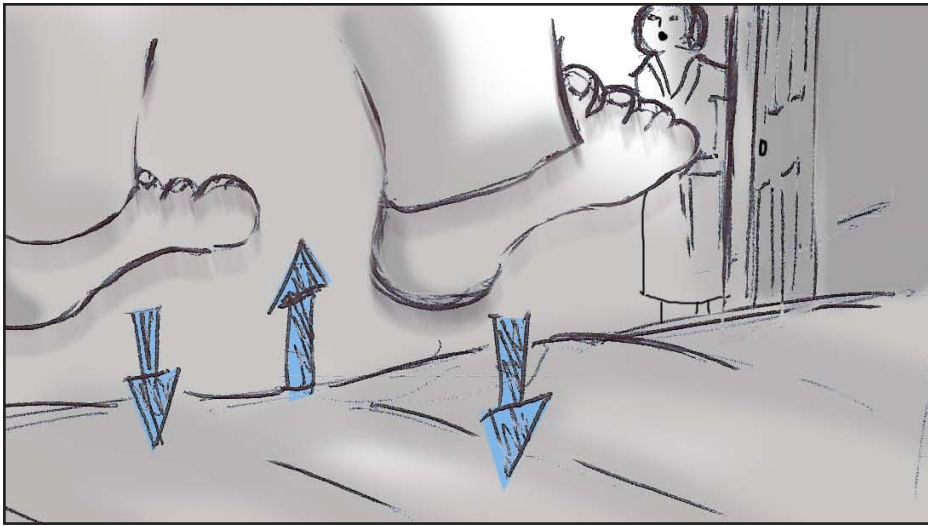

Scene 3.1
Sophie tucks Charlie up in bed.

2 shot

Scene 3.2
CU Sophie

Scene 3.3
CU Charlie

THE GAMES CHILDREN PLAY STORYBOARD

Scene 4.1
Sophie crissis landing in semi
darkness

Scene 4.2
Sophie checks Charlie in semi
darkness

Scene 5.1
Sophie wakes in the night,
hearing noises.

THE GAMES CHILDREN PLAY STORYBOARD

Scene 6.1
Charlie jumping on bed with pillow. Sophie enters.

Scene 6.2
Another pillow across the room falls to the floor. Child's footsteps are heard running away.