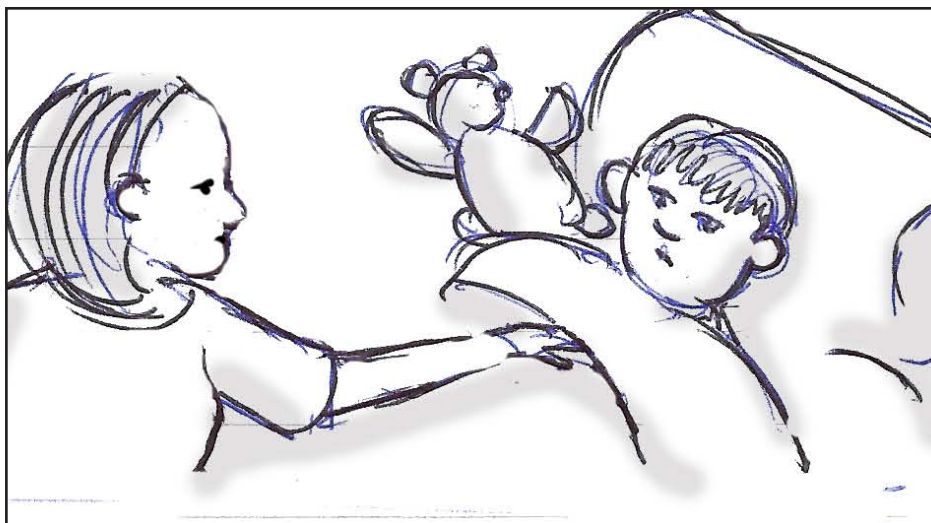

Scene 2.4
Charlie reverse shot once in lounge.

Scene 2.5
CU on Sophie.

Scene 2.6
CU on Charlie

THE GAMES CHILDREN PLAY STORYBOARD

Scene 2.7
Sophie exits lounge with
Charlie.

CONTINUES OVERLEAF...

THE GAMES CHILDREN PLAY STORYBOARD

Scene 5.1
Sophie wakes in the night,
hearing noises.

THE GAMES CHILDREN PLAY STORYBOARD

Scene 6.1
Charlie jumping on bed with pillow. Sophie enters.

Scene 6.2
Another pillow across the room falls to the floor. Child's footsteps are heard running away.