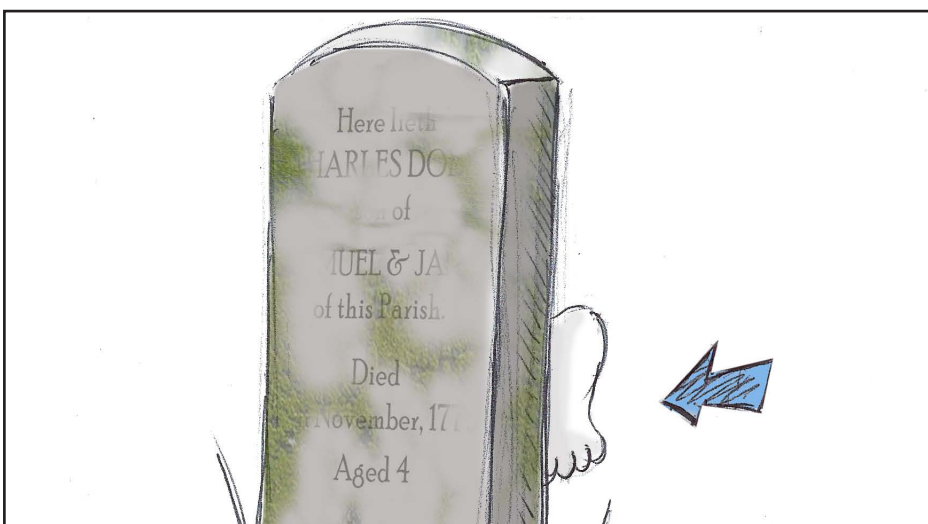

Scene 18.5
Sophie sees something dart between the grave stones

THE GAMES CHILDREN PLAY STORYBOARD

Scene 18.6
A cat leaps out and makes
Sophie jump

Scene 18.7
A flock of birds scatter, making
Sophie jump

Scene 18.8
Sophie catches something out of
the corner of her eye that draws
her to a moss covered stone.