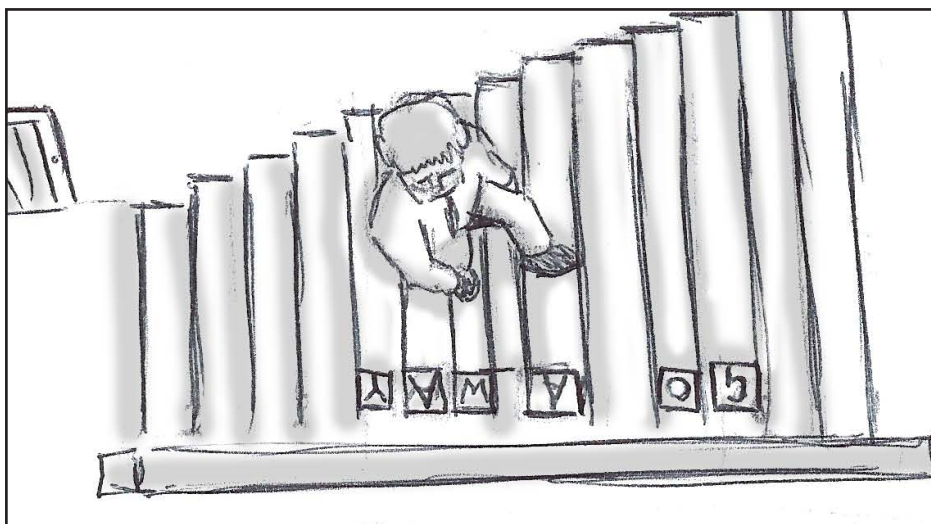

SFX HEARTBEAT

Scene 14.4
Complete 360 degree of trees, Sophie's eye view.

THE GAMES CHILDREN PLAY STORYBOARD

Scene 15.1
Sam pulls up in his car and gets out.

Scene 16.1
Sam searches the house and sees the bricks. 'Shit!'